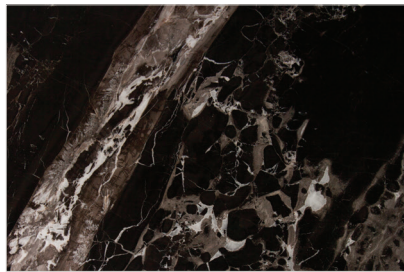

RYAN | JACKSON

Milano Cocktail Table

An anchor piece for any space, Milano is contemporary design, refined

Finish options:

Base: All metals

Top: Black marble, carrera marble, custom marble

See finish chart for details

Standard size:

60" x 36" x 17" H

Custom sizes available

Shown as:

Polished stainless steel base | Black marquina marble inset top

60" x 36" x 17" H