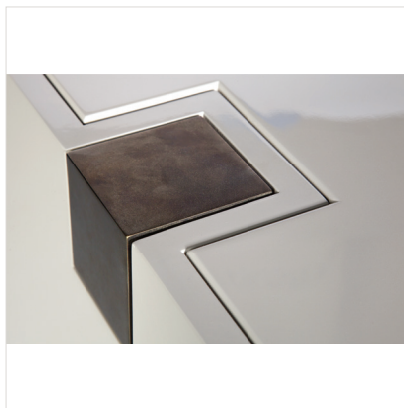

RYAN | JACKSON

Oslo Nightstand

Integrated metal hardware and clasp details create a clean and striking bedside table.

Finish options:

Body: All woods and lacquers

Top inset: Standard glass/Mirror/COL

Detail and clasp: All typ metals

See finish chart for details

Standard size:

30" L x 22" W x 24" H

Custom sizes available

Shown as:

White lacquer | Top lacquer inset | blackened metal details

30" L x 22" W x 24" H