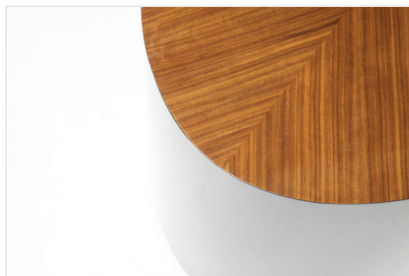

RYAN | JACKSON

Ovate Side Table

Simplicity in form, luxury in material and execution |
A contemporary take on marquetry

Finish options:
Top: All woods
Base: All woods and lacquers

Standard sizes:
30"L x 20"D x 17"H
48"L x 20"D x 17"H
18" dia x 17"H
Custom sizes available

Shown as:
Natural walnut veneer | Black high gloss lacquer
30"L x 20"D x 17"H