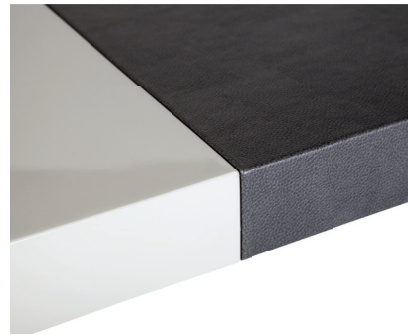

RYAN | JACKSON

Los Angeles Desk

Rounded | Sleek | Tailored | A desk that leaves no doubt

Finish options:

Body: All woods and lacquers

Optional privacy panel: All woods, lacquers, and metals

Optional: Grommets and pencil drawer

Desk inset: COL | Feet: COL | Optional Drawer: COL

Standard size:

72" L x 32" D x 30" H

Custom sizes available

COL Usable SF must be in following sizes:

Center inset: 48" x 40"

Feet: 8" x 72" (2 Pieces) | Alt. 8" x 36" (4 Pieces will have seams)

Drawer front: 8" x 33" (2 Pieces)

Shown as:

High gloss lacquer with inset leather |

Blackened steel privacy panel

72" L x 32" D x 30" H