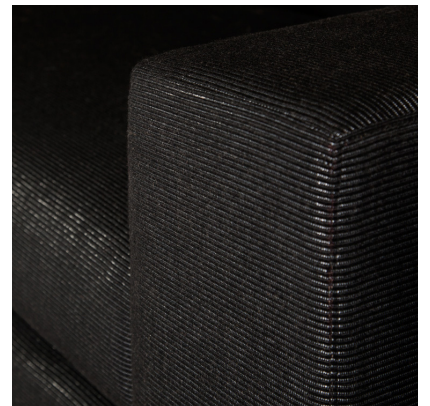

# RYAN | JACKSON

## Soho Sectional

Wide and low lined, the Soho provides deep seated comfort in a clean structural form

Finish options:  
Body: COM/COL

Standard size:  
11'W x 41"D x 32"H w/ 6'L Chaise  
Custom sizes available

Shown as:  
COM  
11'W x 41"D x 32"H w/ 6'L Chaise