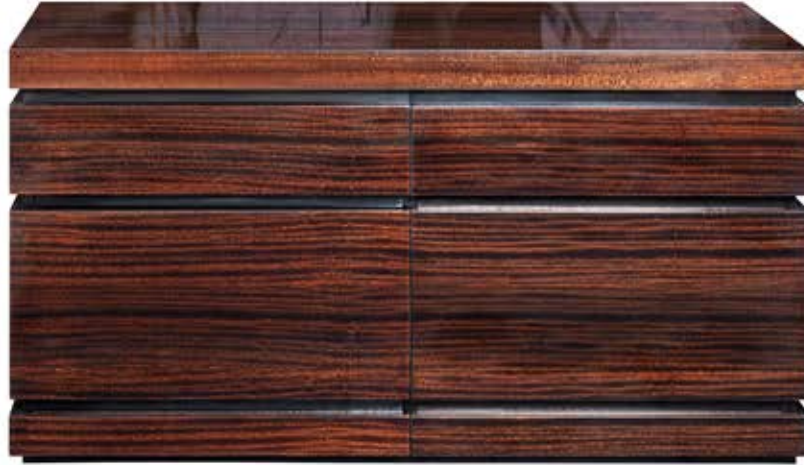

RYAN | JACKSON

Shipp Credenza

An edited form, refined materials, provide a chic yet thoughtful case piece.

Finish options:

Body: High gloss lacquer | Stained wood

Reveals: High gloss lacquer | Stained wood

Additional options:

Grommets

Leather drawer liners

Standard Sizes:

48"L x 21"D x 30"H

60"L x 21"D x 30"H

72"LI x 21"D x 30"H

Shown as:

Body: Sapele high gloss finish

Reveals: Black high gloss lacquer