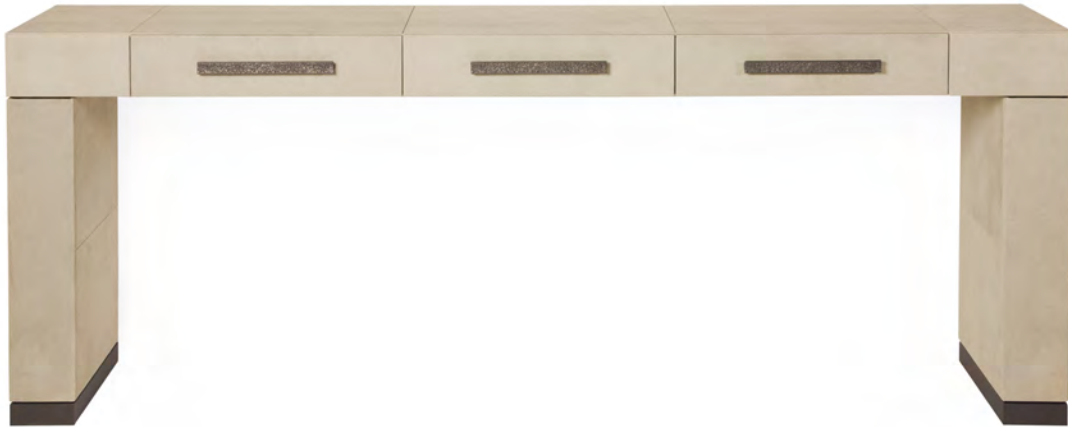

## Laurel Console

Simplicity in form, luxury in materials. A fully Leather wrapped console with cast metal details.

Finish options:

Body: Embossed shagreen (or COL)

Sabots base: Typ metals

Hardware: Typ hardware

Standard sizes:

60" L x 12" D x 36" H

72" L x 12" D x 36" H

96" L x 18" D x 36" H

Custom sizes available

Shown as:

Body: Embossed shagreen

Sabots base: Bronze finish

Hardware: Light bronze

96" L x 18" D x 36" H