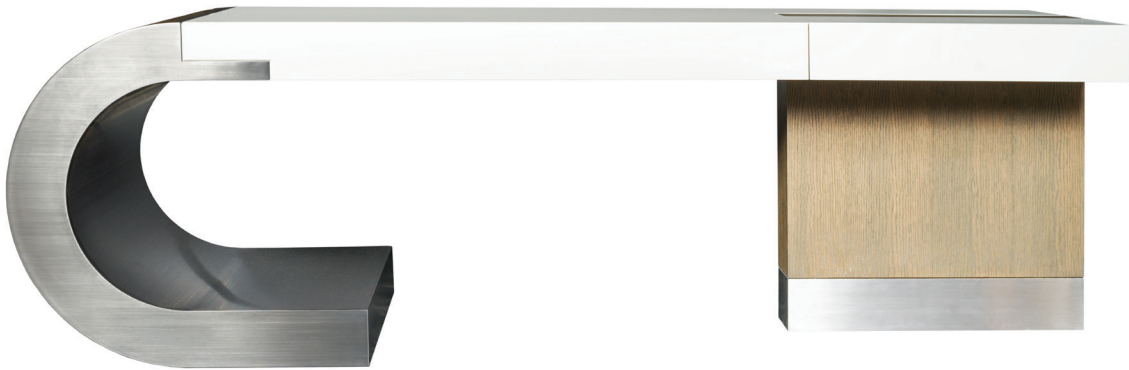

RYAN | JACKSON

Shoreditch Desk

Where sculpture + function meet, in the form of a desk

Finish options:

All woods and lacquers.

Available in polished stainless steel, brushed stainless steel and blackened steel.

Size: 97"W x 28"D x 30"H

Custom sizes available

Shown as:

White high gloss lacquer top with brushed stainless steel and riftcut oak