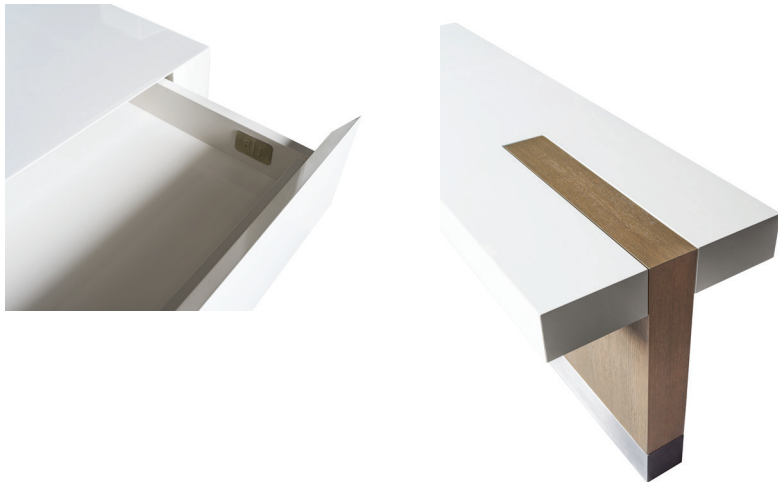

RYAN | JACKSON

Shoreditch Desk

Where sculpture + function meet, in the form of a desk

Finish options:

All woods and lacquers.

Available in polished stainless steel, brushed stainless steel and blackened steel.

Size: 97"W x 28"D x 30"H

Custom sizes available

Shown as:

White high gloss lacquer top with brushed stainless steel and riftcut oak