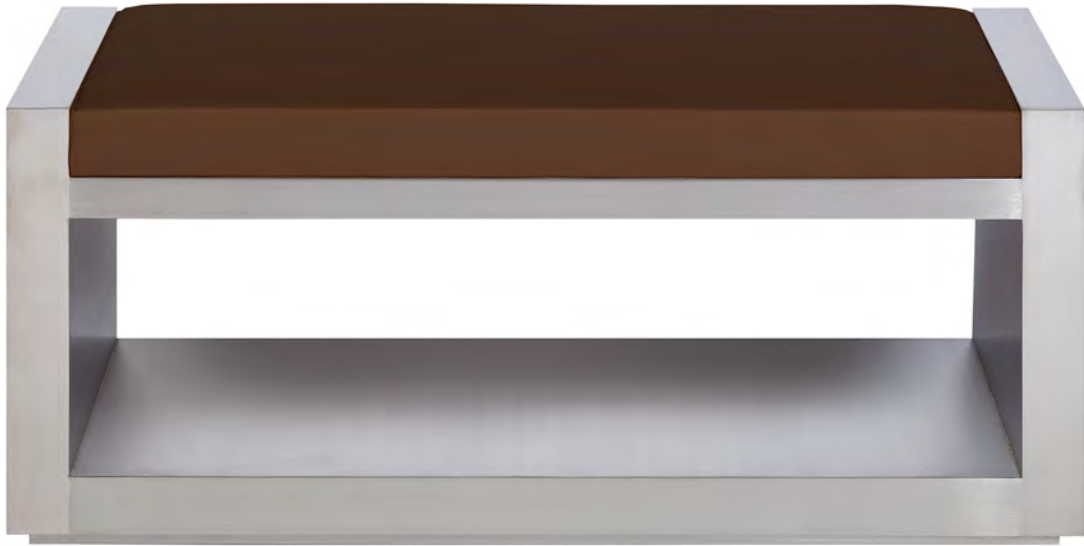

RYAN | JACKSON

Trousdale Bench | Metalized

A chic bench with a contemporary materiality.

Finish Options:

Body: All woods and lacquers

Cushion: COM | COL

See finish chart for details

Standard Sizes:

48" L x 20" D x 19" H

54" L x 20" D x 19" H

72" L x 20" D x 19" H

Custom sizes available

Shown as:

Brushed Stainless Steel | COM

42" L x 20" D x 19" H