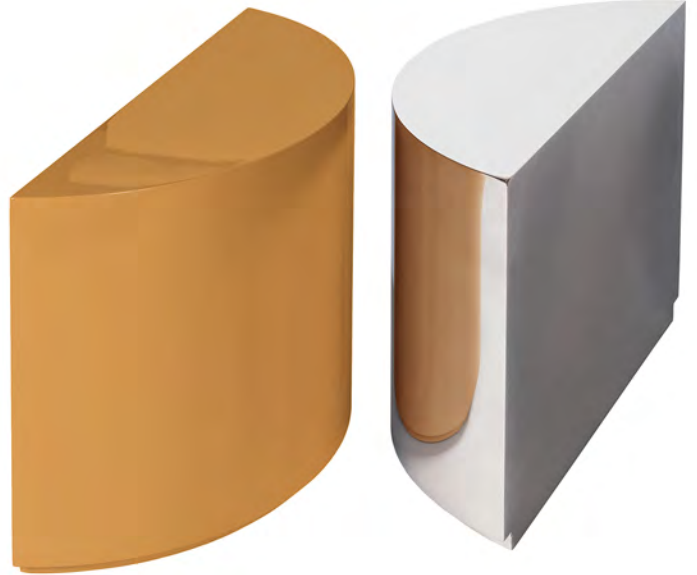

# RYAN | JACKSON

## Gemini Side Table

An occasional table with two pieces and multiple placement options.

Finish options:  
All woods, lacquers and metals

Standard size:  
Each: 26"L x 10"W x 19"H  
Together: 26"L x 20"W x 19"H  
Custom sizes available

Shown as:  
Turmeric lacquer and polished stainless  
26"L x 10"W x 19"H