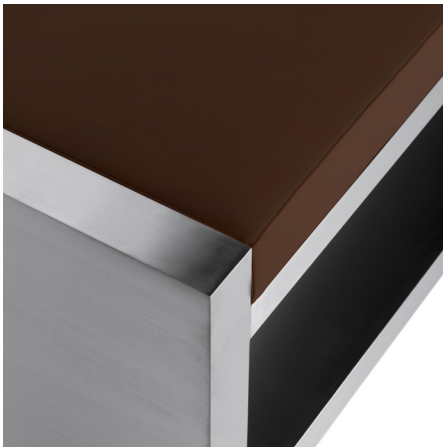

RYAN | JACKSON

Trousdale Bench | Metalized

The metalized version of the Trousdale Bench elevates its sculptural clarity with refined metal finishes, reinforcing its modern material presence. With the same sleek form in an architectural shell of metal and tailored cushioning, it makes a bold, polished statement in any space.

Finish Options:
Body: All woods and lacquers
Cushion: COM | COL
See finish chart for details

Standard Sizes:
48"L x 20"O x 19"H
54"L x 20"O x 19"H
72"L x 20"O x 19"H
Custom sizes available

Shown as:
Brushed Stainless Steel | COM
42"L x 20"O x 19"H